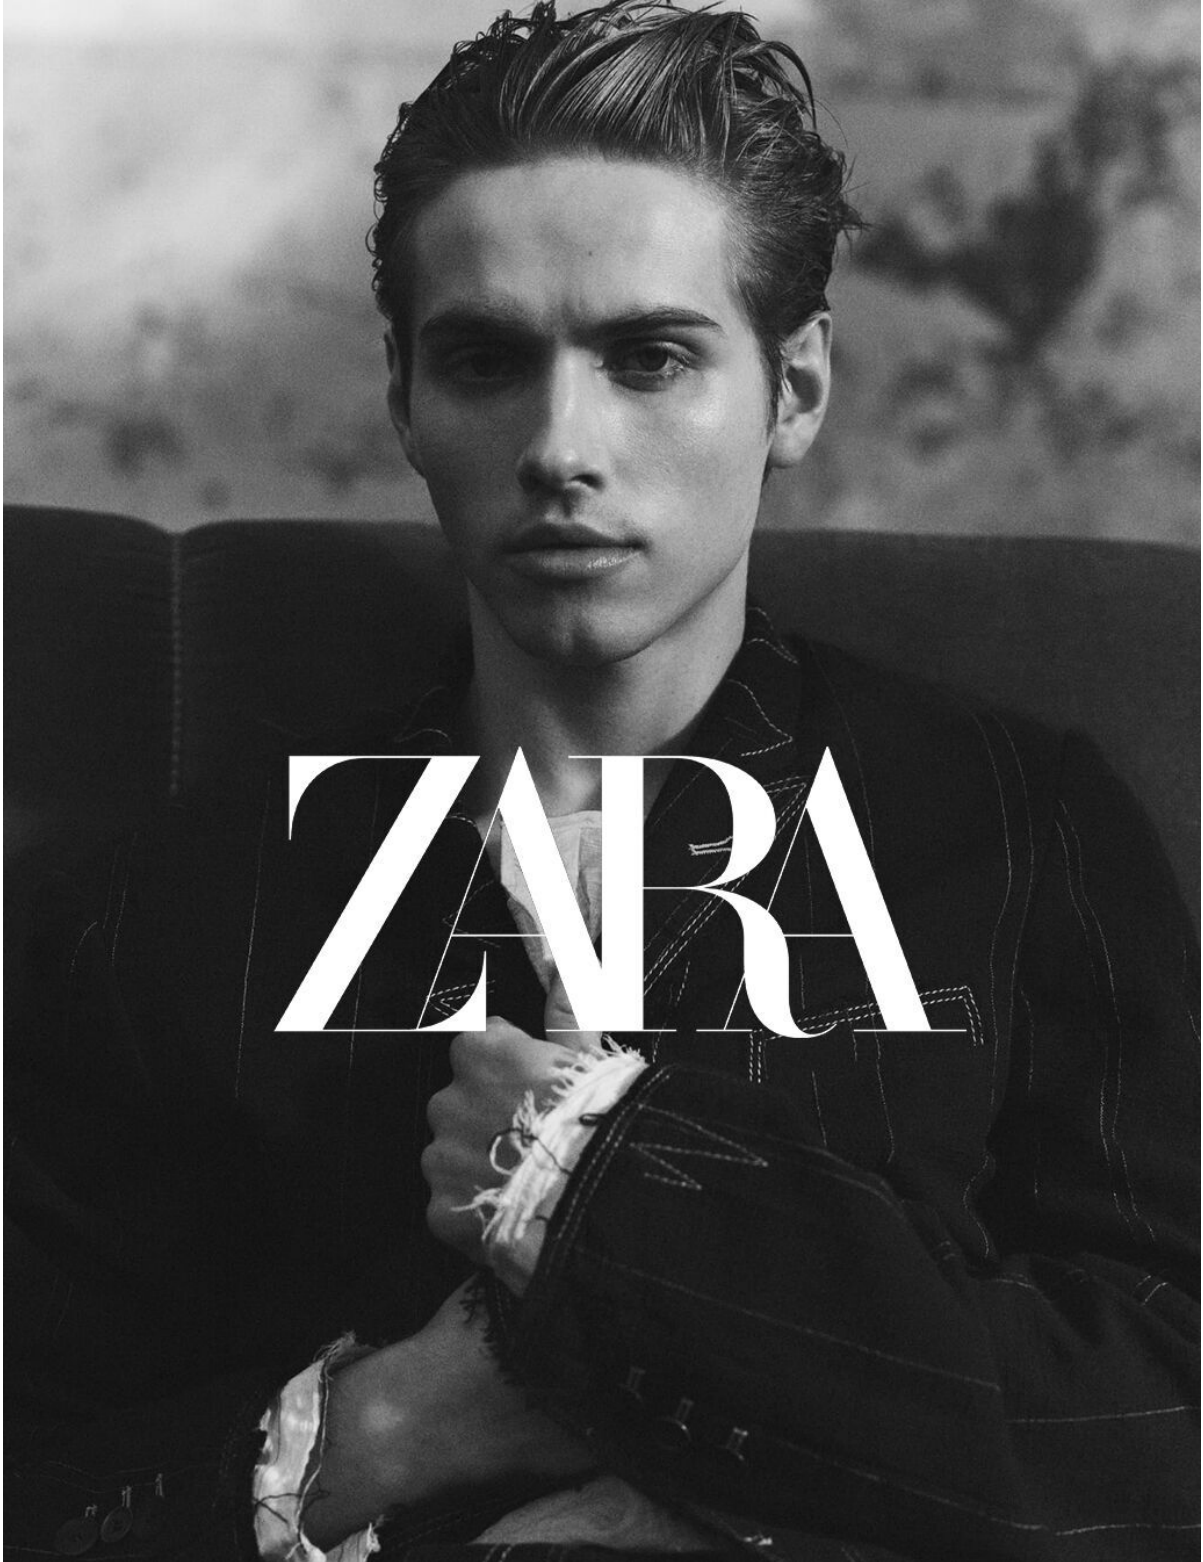

TOON

height 6'1" · bust 36" · waist 28" · hips 36" · suit 48
shoes size 42 EU/11 US/7.5 UK · hair blonde · eyes blue

MGM
MODELS

TOON

height 6'1" · bust 36" · waist 28" · hips 36" · suit 48
shoes size 42 EU/11 US/7.5 UK · hair blonde · eyes blue